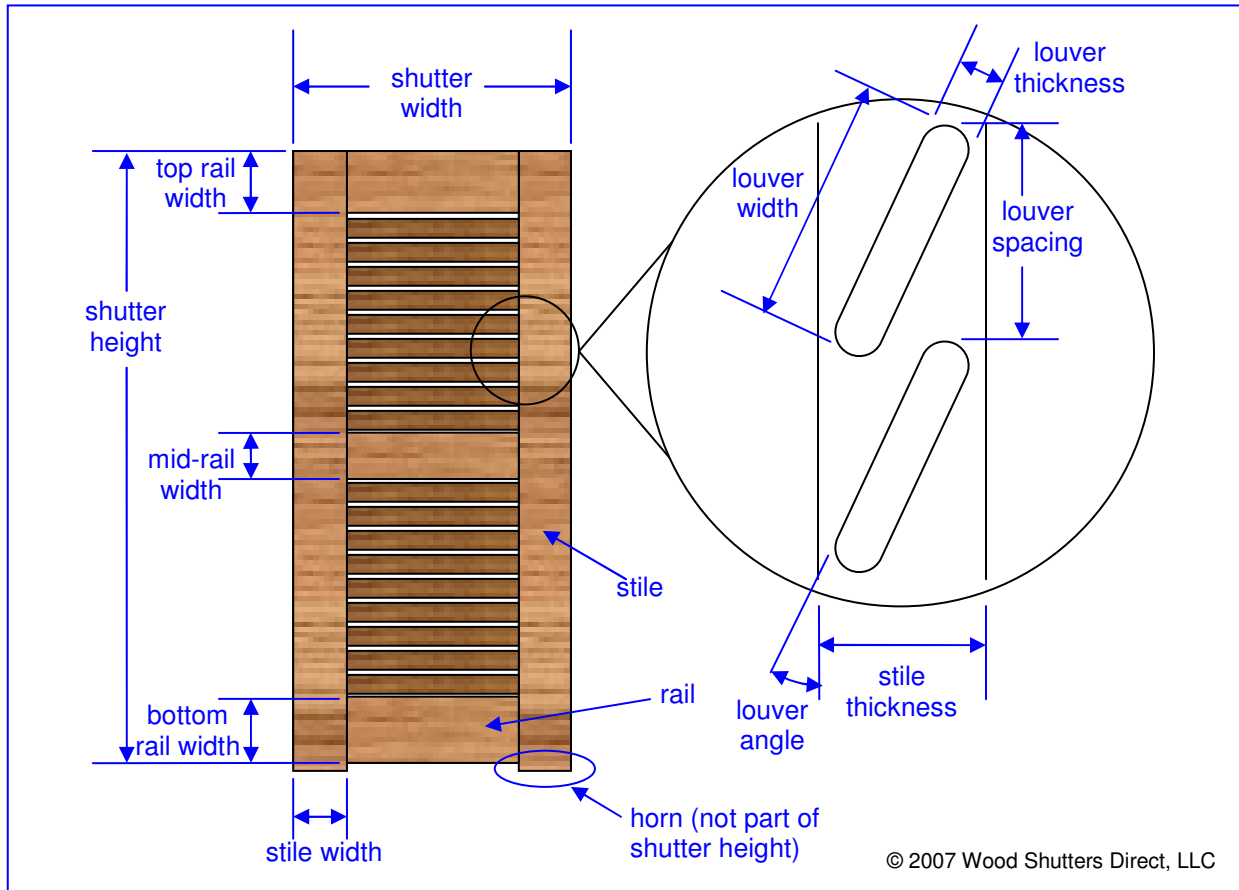

Wood Shutters Direct

phone: 201-531-0016 fax: 201-531-0017

www.woodshuttersdirect.com

49 Wadsworth Street Wallington, NJ 07057

Stile width (left to right) standard = 2"	Stile thickness (front to back) standard = 1 1/8"	Louver spacing (louver to louver) standard = 1 1/4"
Louver thickness (top to bottom) standard = 1/4"	Louver width (from edge to edge) standard = approx 1 1/2"	Louver angle (15° looks closed) standard = 25°
Top-Rail width standard = 2" to 3 1/2"	Mid-Rail width standard = 2"	BottomRail Width standard = 3 1/2"